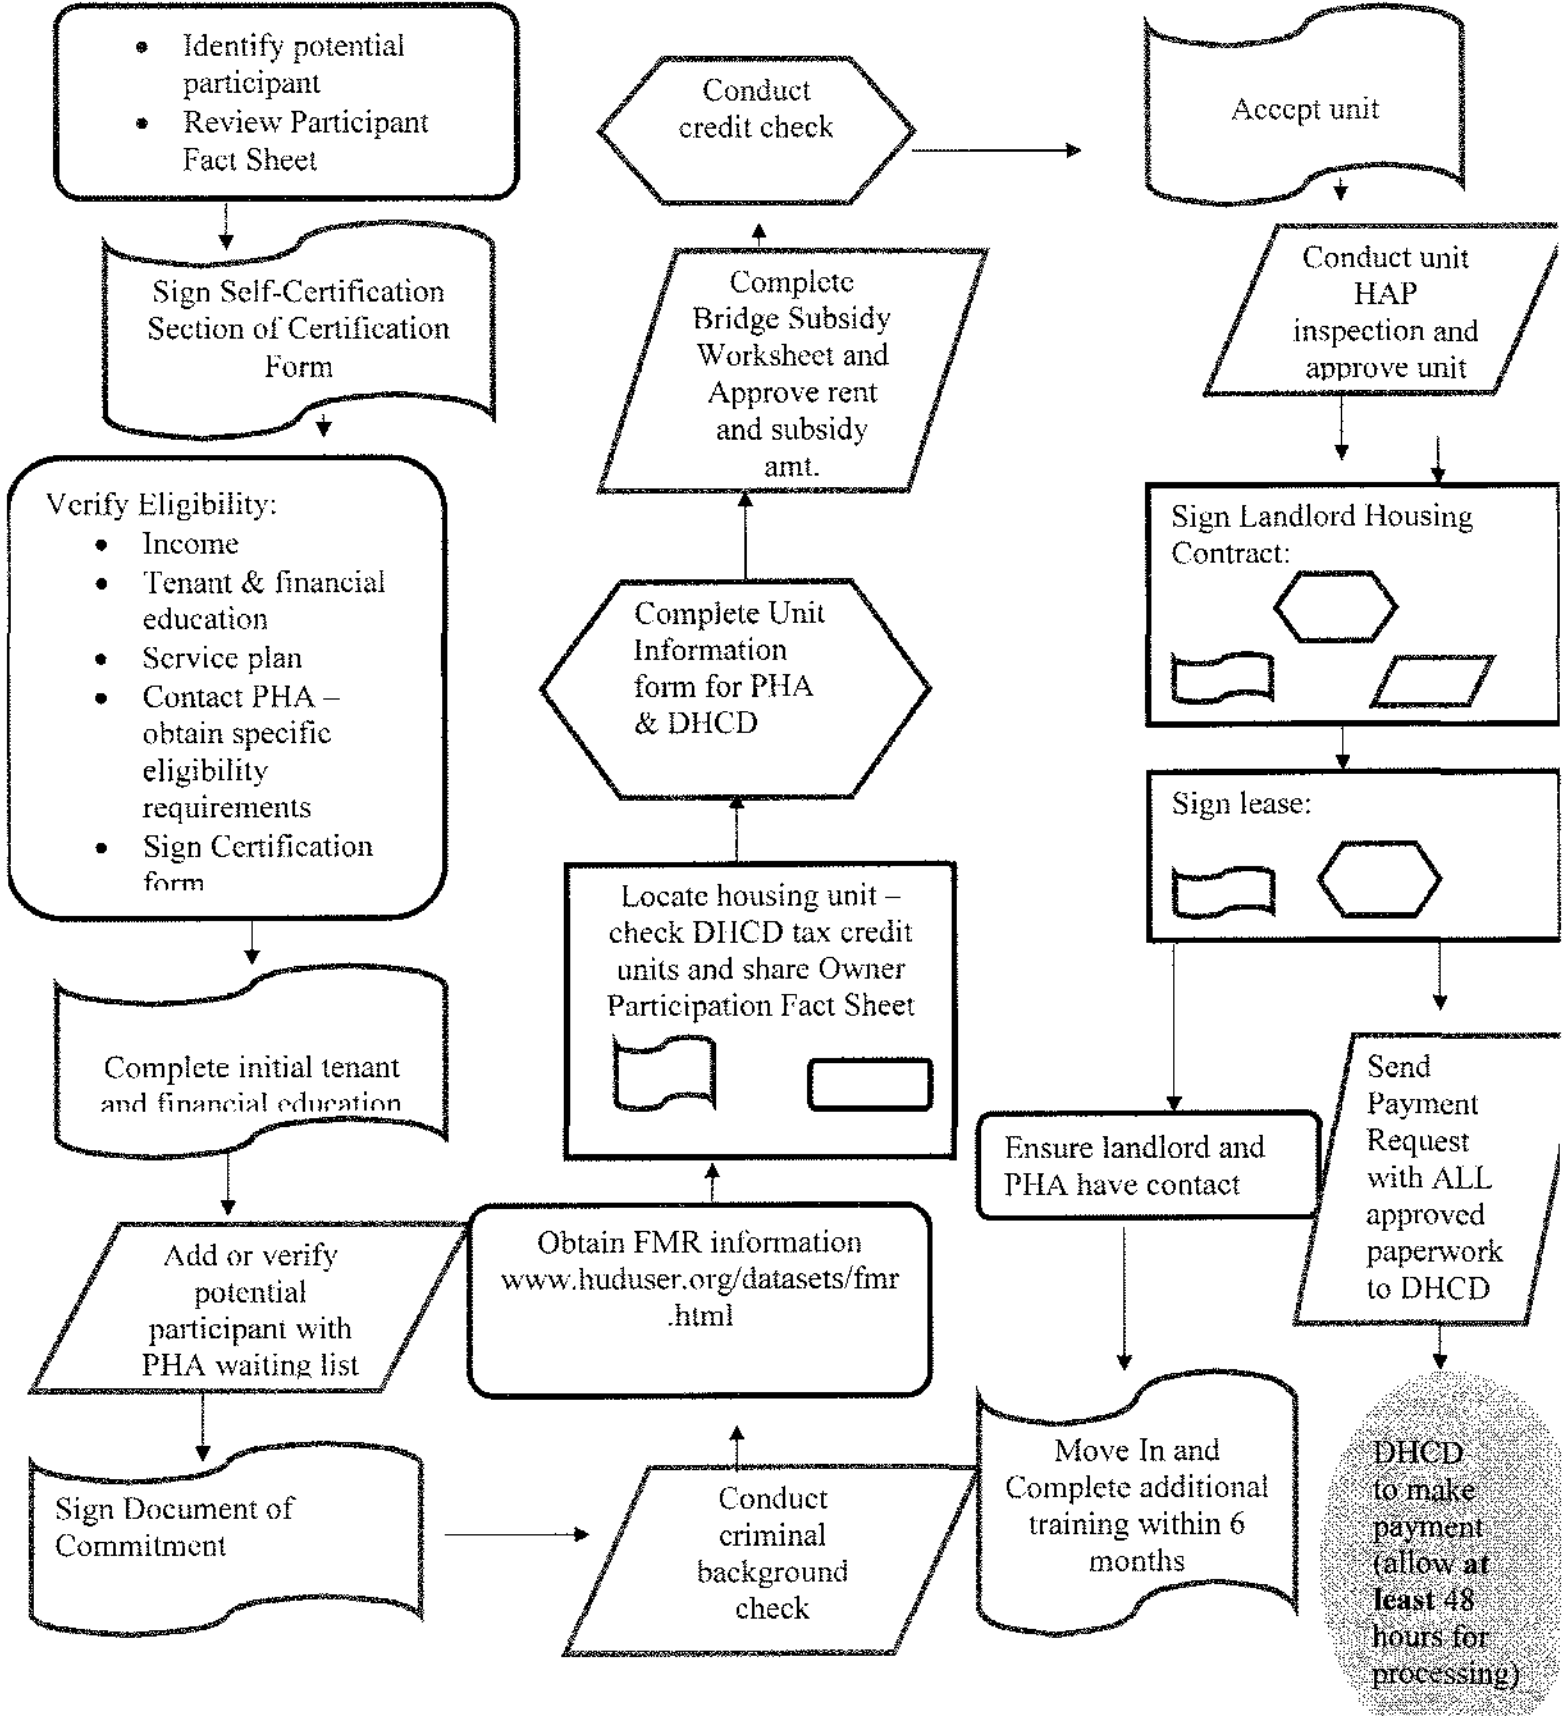

Bridge Subsidy Process

DHCD to make payment (allow at least 48 hours for processing)